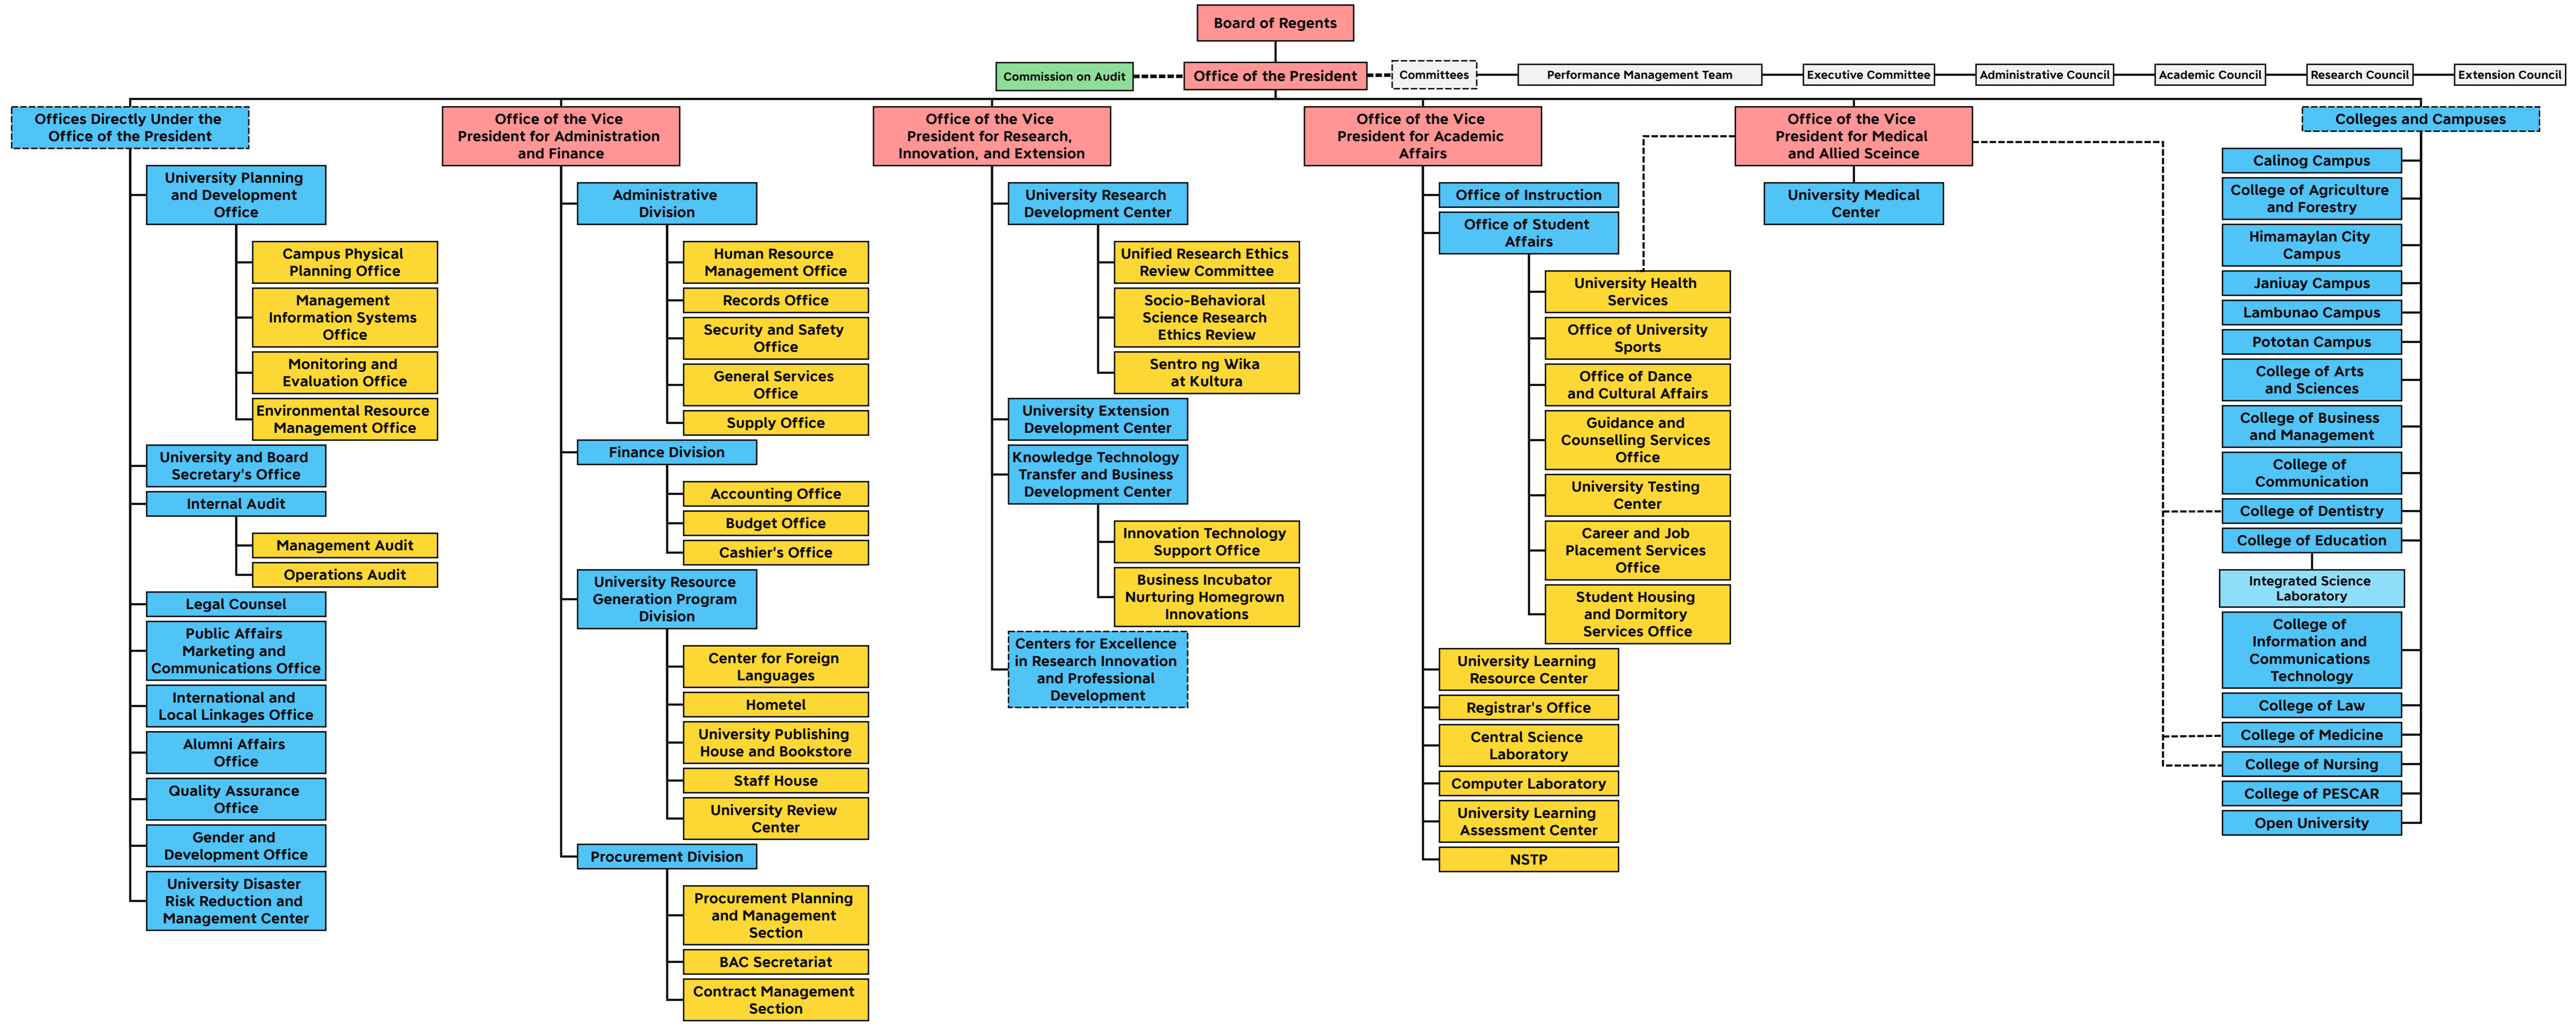

WEST VISAYAS STATE UNIVERSITY ORGANIZATIONAL CHART

Revised as per BOR Resolution No. 30-2024 dated March 15, 2024

LEGEND: Strategic Level (Red), Operational Level (Blue), Tactical Level (Yellow), Advisory Level (Grey), Oversight (Green)

v16 06-26-2024 (16:09)