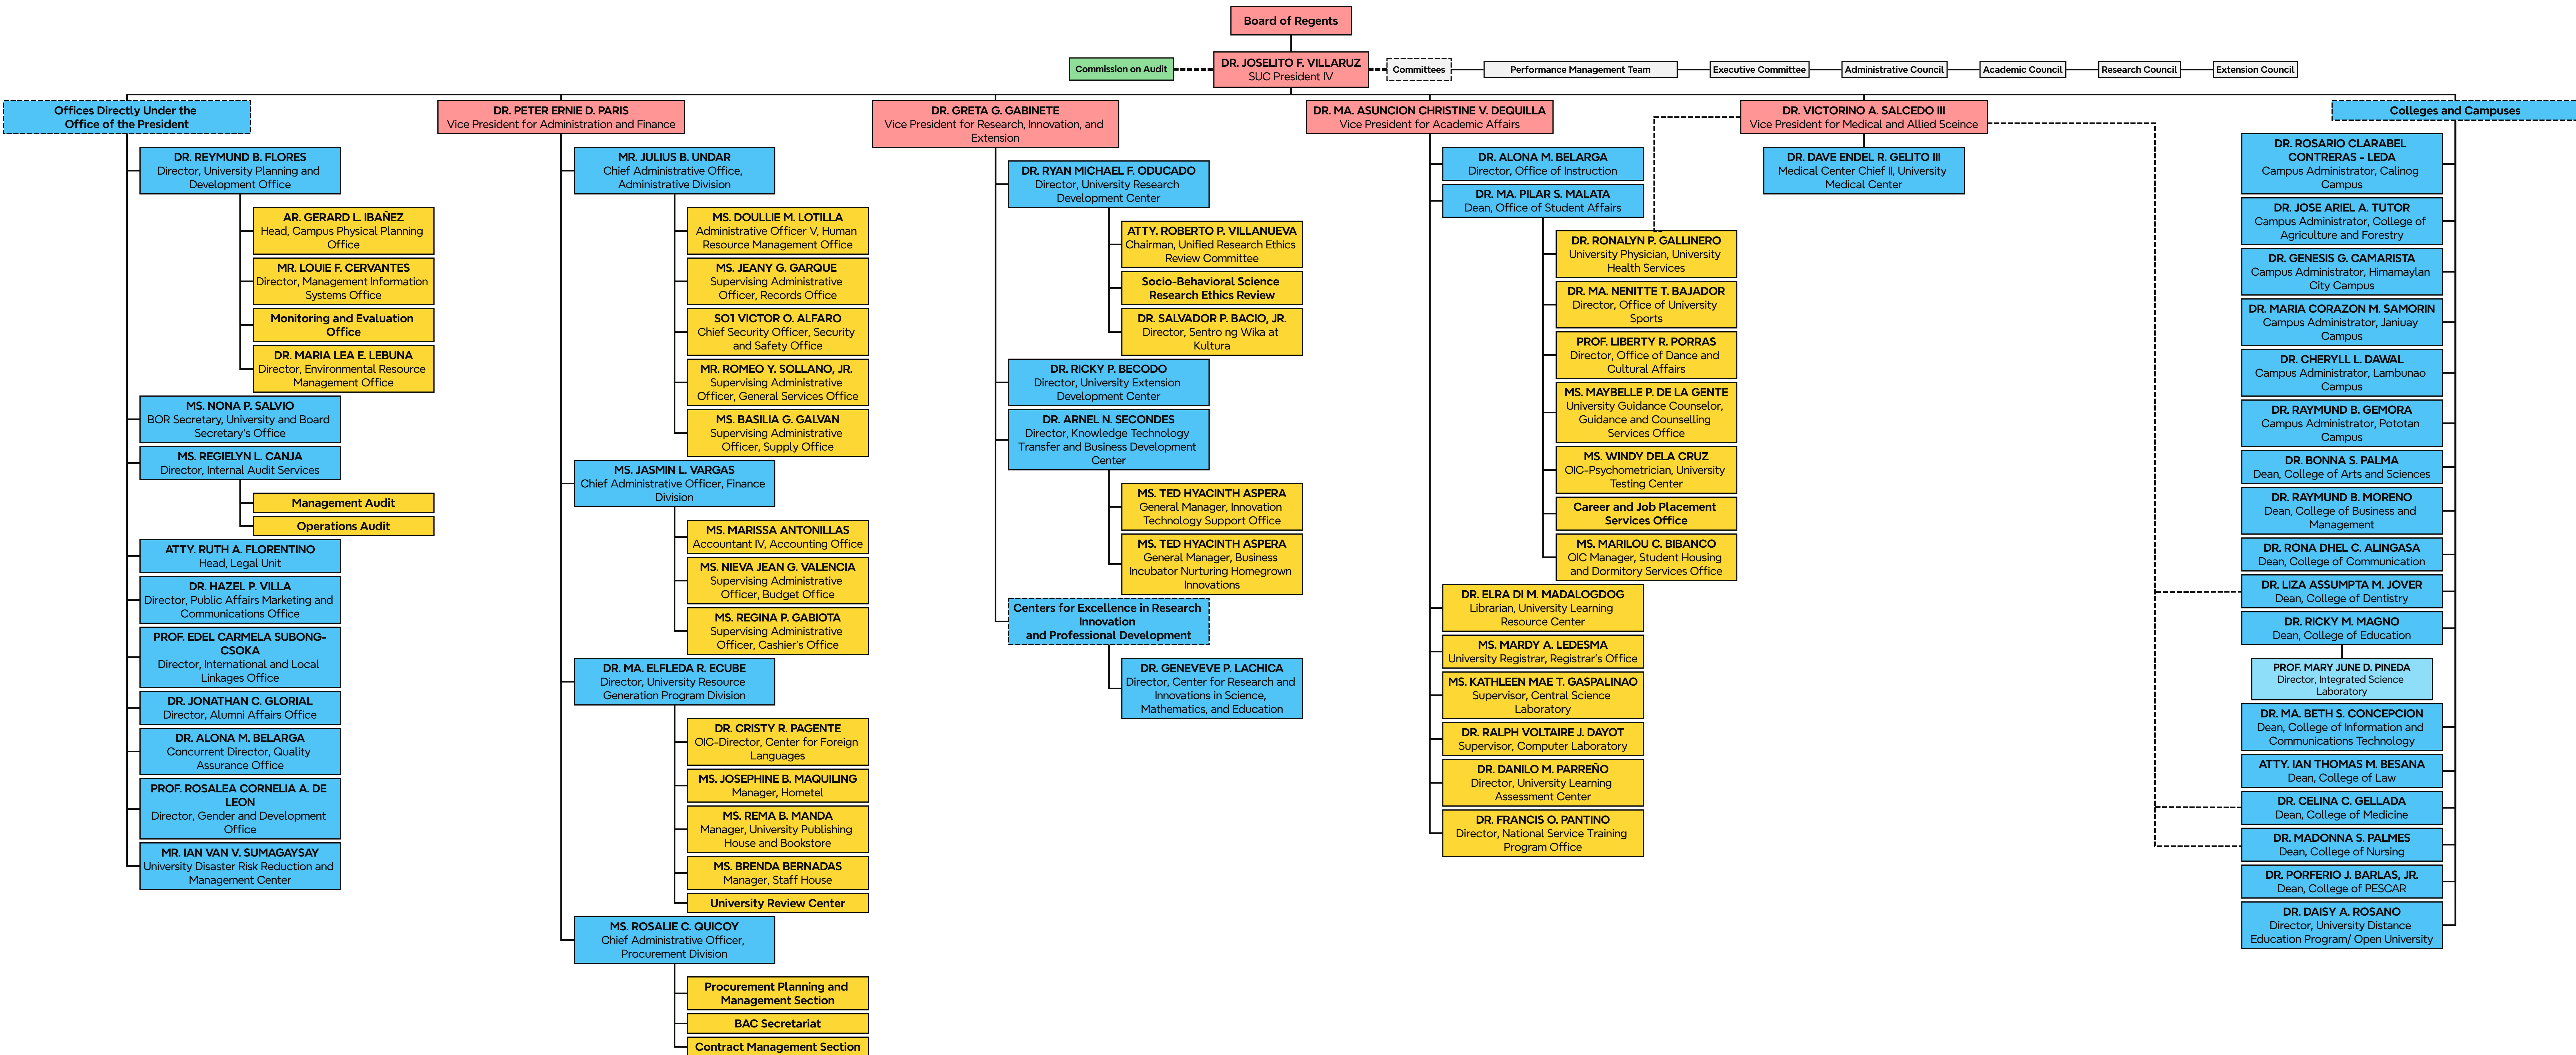

# WEST VISAYAS STATE UNIVERSITY ORGANIZATIONAL CHART

Revised as per BOR Resolution No. 30-2024 dated March 15, 2024

LEGEND: Strategic Level (Red), Operational Level (Blue), Tactical Level (Yellow), Advisory Level (White), Oversight (Green)

v16.1 05-25-2026 (13:57)